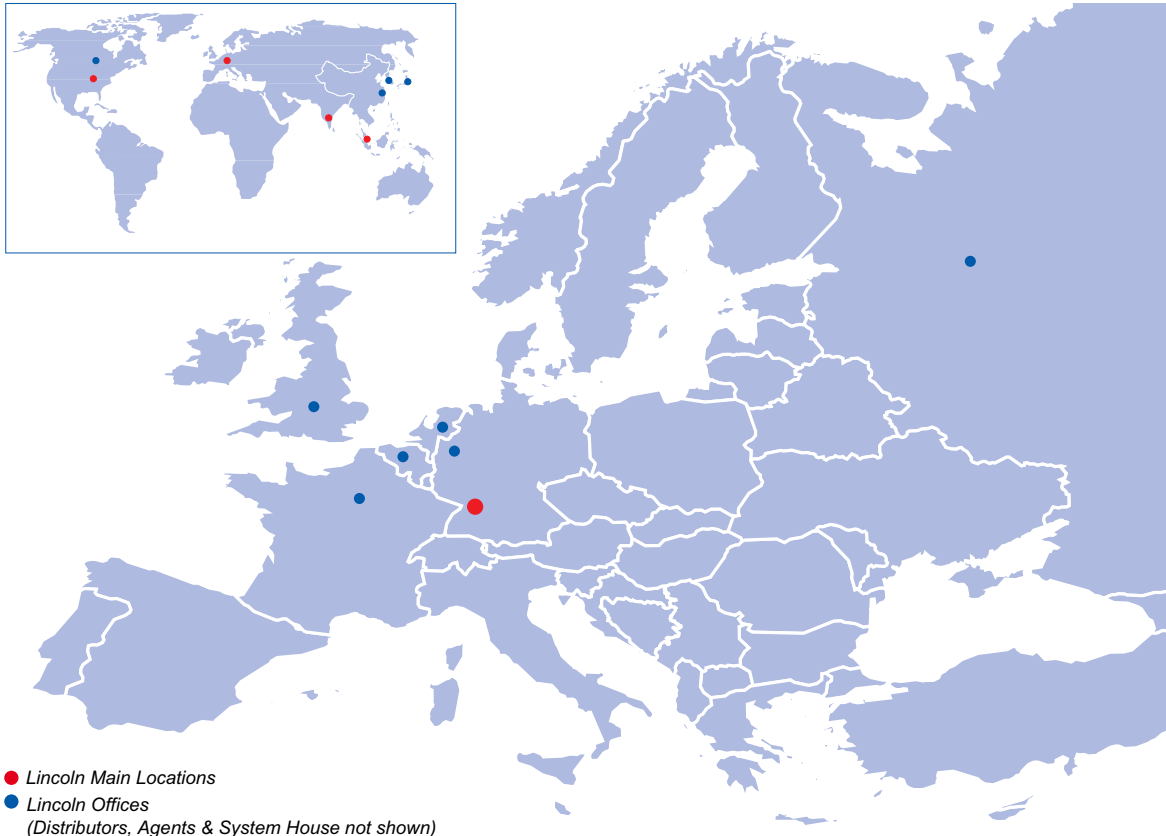

Lincoln's Global Distribution and Service Network

The best in our Industry

Hundreds of Lincoln System Houses are available for you – worldwide

In all levels of service – lubrication system selection & evaluation, custom-engineered system installation, or the supply of top-quality products – the employees of our Lincoln locations, offices, agents and distributors make certain you always get the very best value.

System House Distributors

Our system house distributors offer the highest level of expertise available in the industry. They custom-design systems with the exact combination of Lincoln components you need.

Form W-113-En-0808

Then they install the system at your facility with experienced technicians or work with your personnel to ensure the job is done correctly. Each distributor stocks a full inventory of pumps, metering devices, controllers and accessories. Each continues to meet our stringent requirements for product, systems and service knowledge. From St. Louis to Singapore, Walldorf and worldwide, Lincoln's top-of-the-industry system house distributors will be there when and where you require them.

Find out where the nearest Lincoln distribution and service office to you is located:

America:
St. Louis, Missouri
Phone +1 314.679.4200
Fax +1 800.424.5359
www.lincolnindustrial.com
Where to buy

Europe/Near East/Africa/India:
Walldorf, Germany
Phone + 49.6227.33.0
Fax + 49.6227.33.259
www.lincolnindustrial.de
CONTACT

Asia/Pacific:
Singapore
Phone + 65.65880188
Fax + 65.65883438
sales@lincolnindustrial.com.sg

Lincoln GmbH
Heinrich-Hertz-Str. 2-8
69190 Walldorf · Germany

Tel. + 49.6227.33.0
Fax + 49.6227.33.259
www.lincolnindustrial.de

lincoln@lincolnindustrial.de
© Copyright 2008
Printed in Germany

DIN EN ISO 9001
durch DQS
Reg.-Nr. 799

DIN EN ISO 14001
durch GUT