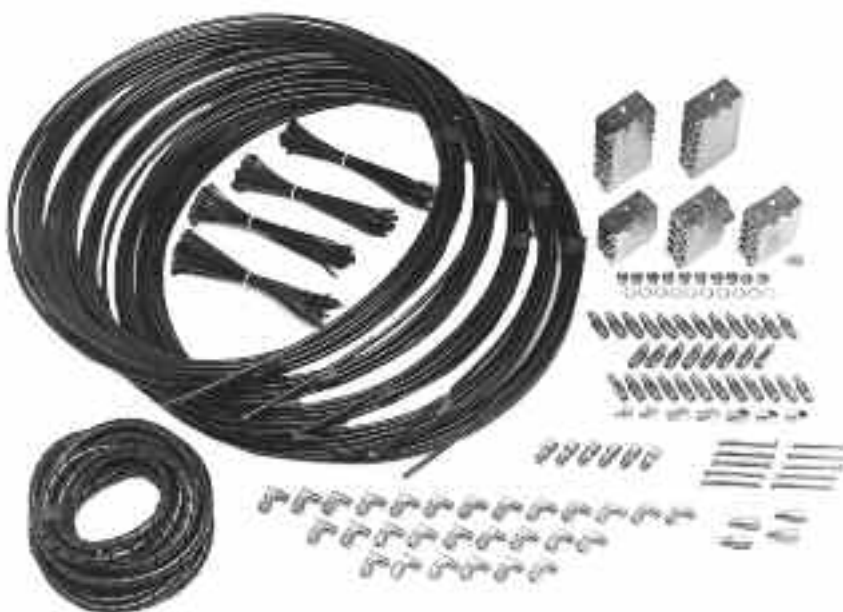

Tractor/Truck Kits Unassembled Kits

Description	Manual Kits	Automated Kits
16-point QL kit	241316	241116 (includes 241316 and 94012)
22-point QL kit	241322	241122 (includes 241322 and 94012)
24-point QL kit	241324	241124 (includes 241324 and 94012)
26-point QL kit	241326	241126 (includes 241326 and 94012)
28-point QL kit	241328	241128 (includes 241328 and 94012)
29-point QL kit	241329	241129 (includes 241329 and 94012)
32-point QL kit	241332	241132 (includes 241332 and 94012)
33-point QL kit	241333	241133 (includes 241333 and 94012)

Preassembled Manual Kits

Model No.	Description
247232	32-point manual preassembled kit