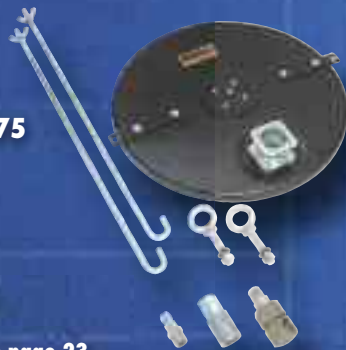

4.25" Grease Pumps

V450400HR 50:1 – 4.25" 400-lb. Inductor/Runaway Package

Package Includes:

- Bare Pump
Model No. V450400000
- Hoist/Follower Kit
Model No. 275260
- Runaway Control
Model No. 85840

V450120LT 50:1 – 4.25" 120-lb. Lube Truck Package

Package Includes:

- Bare Pump Model No. V450120000
- 120-lb. Lube Truck Kit Model No. K050120LT
 - 120-lb. Drum Cover with Tie Downs
Model No. 84829
 - Elbow Union
Model No. 80202
 - Air Coupler/Nipple
Model No. 5874/5875
 - Lifting Eye
Model No. 275416

V450400LT 50:1 – 4.25" 400-lb. Lube Truck Package

Package Includes:

- Bare Pump
Model No. V450400000
- 400-lb. Lube Truck Kit
Model No. K050400LT
 - 400-lb. Drum Cover with Tie Rods
Model No. 83115
 - Elbow Union
Model No. 80202
 - Air Coupler/Nipple
Model No. 5874/5875
 - Lifting Eye
Model No. 275416