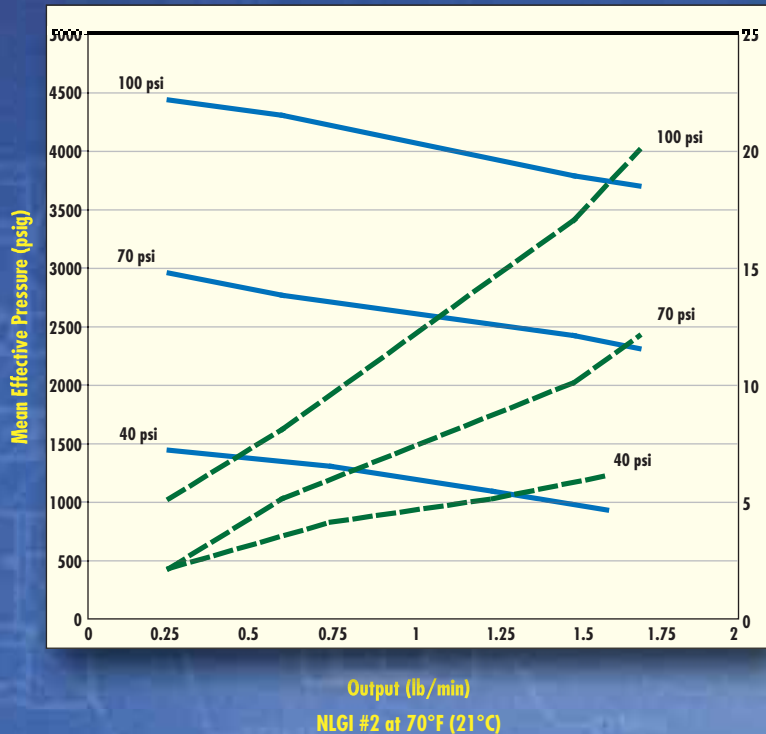

3" and 4.25" Grease Pumps – Specifications

50:1 3" Grease Pump Specifications / Performance Testing

Pumping Ratio	50:1
Air Pressure	40 - 150 psi (2.7 - 10.3 bar)
Max. Output Pressure	7500 psi (517 bar)
Air Inlet	3/8" NPTF
Material Outlet	1/4" NPTF
Airmotor Bore Dia.	3 in. (76.2 mm)
Stroke	3 1/4 in. (82.5 mm)
Output Per Cycle	0.78 cu. in. (12.8 cc)
Wetted Parts	Carbon Steel, Brass, Zinc, Polyurethane, Nitrile
Free Flow	168 in³/min (2753 cc/min)
Overall Length (35 Lb.)	27 7/8" (708 mm)
Overall Length (120 Lb.)	36 3/8" (924 mm)
Overall Length (400 Lb.)	42 7/8" (1089 mm)

Decibels less than 85 at all normal operating conditions

50:1 4.25" Grease Pump Specifications / Performance Testing

Pumping Ratio	50:1
Air Pressure	40 - 150 psi (2.7 - 10.3 bar)
Max. Output Pressure	7500 psi (517 bar)
Air Inlet	3/8" NPTF
Material Outlet	1/4" NPTF
Airmotor Bore Dia.	4 1/4 in. (108 mm)
Stroke	3 1/4 in. (82.5 mm)
Output Per Cycle	1.47 cu. in. (24.1 cc)
Wetted Parts	Carbon Steel, Brass, Zinc, Polyurethane, Nitrile
Free Flow	220 in³/min (3605 cc/min)
Overall Length (120 Lb.)	36 7/16" (926 mm)
Overall Length (400 Lb.)	42 15/16" (1091 mm)