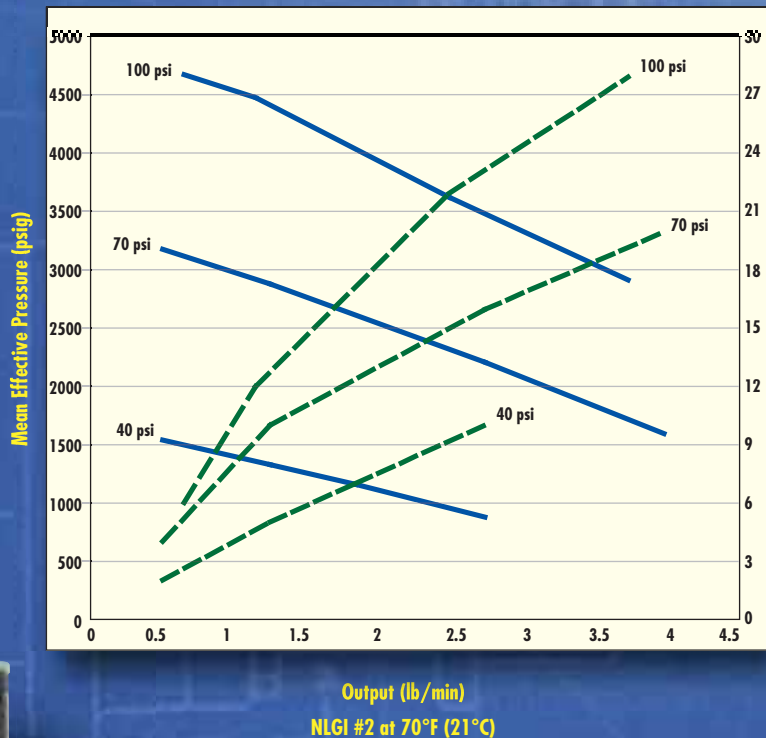

50:1 4.25" Grease Pump Specifications / Performance Testing

Pumping Ratio	50:1
Air Pressure	40 - 150 psi (2.7 - 10.3 bar)
Max. Output Pressure	7500 psi (517 bar)
Air Inlet	3/8" NPTF
Material Outlet	1/4" NPTF
Airmotor Bore Dia.	4 1/4 in. (108 mm)
Stroke	3 1/4 in. (82.5 mm)
Output Per Cycle	1.47 cu. in. (24.1 cc)
Wetted Parts	Carbon Steel, Brass, Zinc, Polyurethane, Nitrile
Free Flow	220 in³/min (3605 cc/min)
Overall Length (120 Lb.)	36 7/16" (926 mm)
Overall Length (400 Lb.)	42 15/16" (1091 mm)

Decibels less than 85 at all normal operating conditions