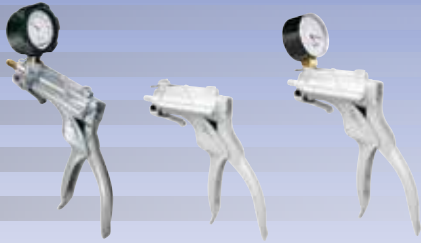

Table of Contents By Product

Hand Vacuum/Pressure Pumps, Kits & Accessories **2**

Mityvac offers a wide selection of metal and PVC vacuum/pressure hand pumps and hand pump kits for automotive and other specialty applications. A selection of individual pumps is offered on page 4, while our most popular automotive test kits can be found on page 5. Pages 2 and 3 describe the features and options of our pumps to help you select a model to maximize the value and performance for your application.