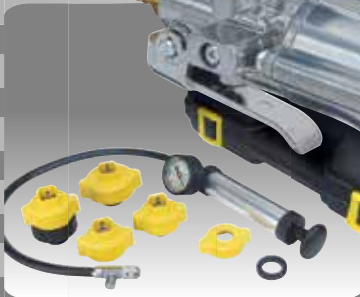

Automotive & Vacuum-Related Tools & Equipment

For more details and the most up-to-date information, visit www.mityvac.com