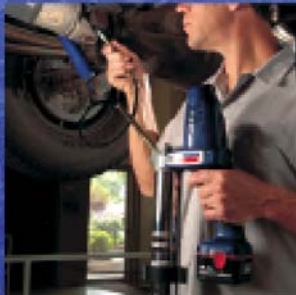

LINCOLN

PROFESSIONAL TWO-SPEED 14.4 VOLT CORDLESS GREASE GUN

Lincoln's new, heavy-duty 14.4 Volt PowerLuber gives you the power to lubricate just about anything, anytime, anywhere.

- Two-speed switch for high-pressure or high-volume delivery
- Cycle indicator pin to monitor grease output
- "Smart" charging system delivers reliable power

Includes Combination
Air Bleeder/Filler Valve

Accessibility Allows for
Easy Cleaning from
Contaminated Grease
Without Gun Disassembly

Plated Steel Barrel with
Exclusive Flip-Over Follower

30" High-Pressure Hose with
Spring Guard and Coupler

Model 1415A

Construction
Fleet/Truck

Industrial
Agriculture

Automotive

Shoulder Strap Model 1414

- Shoulder strap enables hands-free movement from job to job.

Model 1414

Model 1442 Includes: