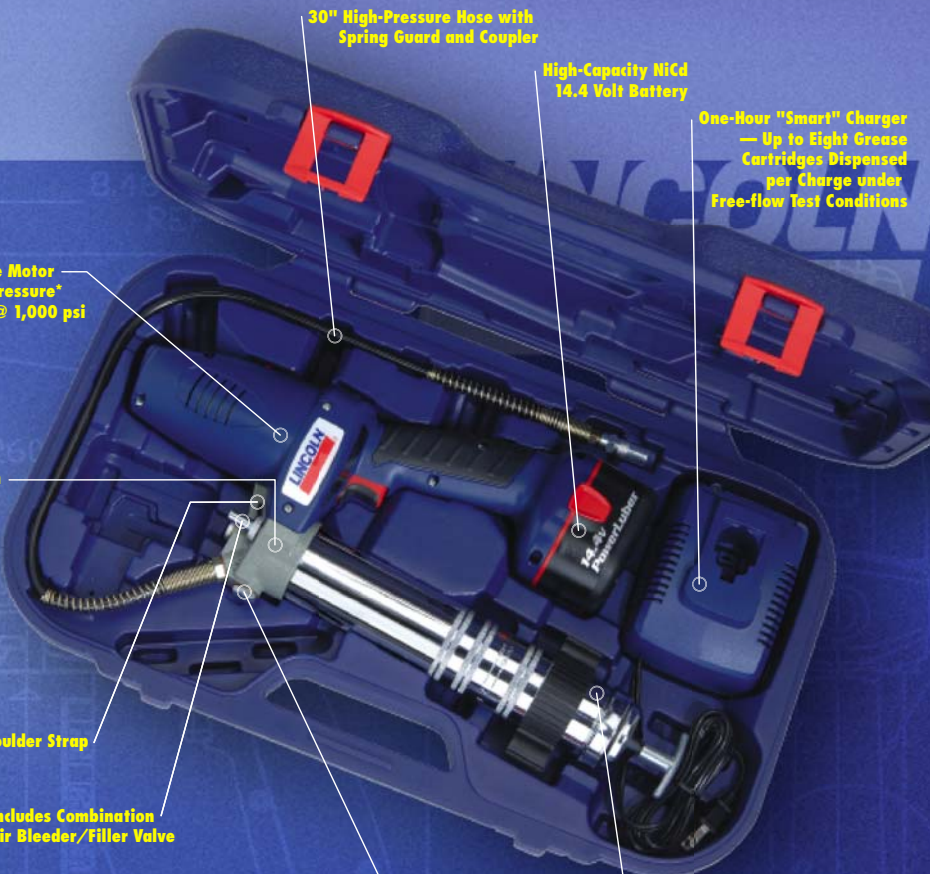

Now, we've made the best even better. PowerLuber's versatile two-speed design gives it the capability of two powerful tools in one. At the touch of a button, it can deliver high volumes of lubricant (10 oz. per minute) at medium pressure or a concentrated stream at high pressure (7500 psi working pressure*). We've also added a built-in stroke indicator to make it easy to measure total output.

- 4. Snap-lock, easy-loading battery**
Provides long lasting power to get the job done
- 5. Built-in hose and coupler holder**
Keeps hose and grease coupler secure when not in use
- 6. One hour "Smart" Charger**
Recognizes battery condition when not in use—keeps battery ready to go

Powerful 14.4 Volt High-Torque Motor
— 7,500 psi Working Output Pressure*
— 10 oz./min. Grease Output @ 1,000 psi

Machined and Hardened Piston

Slotted Powerhead Accepts Shoulder Strap
(Strap Sold Separately)

Includes Combination
Air Bleeder/Filler Valve

Accessibility Allows for
Easy Cleaning from
Contaminated Grease
Without Gun Disassembly

Plated Steel Barrel with
Exclusive Flip-Over Follower

30" High-Pressure Hose with
Spring Guard and Coupler