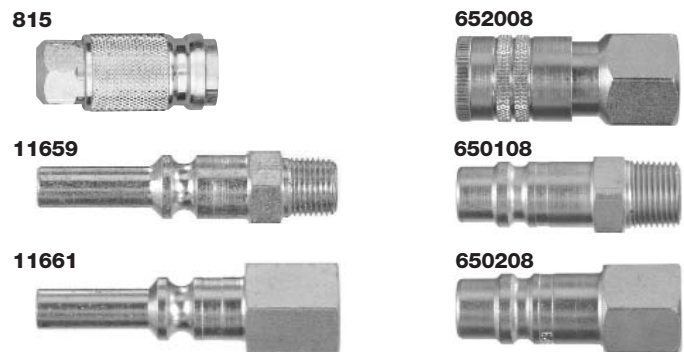

Lincoln Value Series Retractable Air Hose Reels

Two New Models—83753 ($\frac{3}{8}$ " x 50') and
83754 ($\frac{1}{2}$ " x 50') Assembled Air Hose Reels

Features

- ◆ **DURABLE**
 - Heavy-gauge, all steel construction
 - Heavy-duty rubber air hoses
- ◆ **EASE OF INSTALLATION**
 - Slotted mounting base for easy attachment to ceiling, walls, work benches
 - Five position adjustable outlet roller arm
- ◆ **RELIABLE**
 - Spring-powered automatic recoil
 - Angled hose guide for smooth, parallel hose pull-out and retraction
 - Eight position ratchet gearing locks the reel at the desired hose length
- ◆ **INCLUDES**
 - Bare hose reel
 - 50' Delivery hose
 - Ball stop

Replacement Components

Model No.	Description
85515	Ball Stop for 1/4" hose
85516	Ball Stop for 3/8" hose
85517	Ball Stop for 1/2" hose
72600	50' Hose 1/4" NPT(M)
72600A	50' Hose 3/8" NPT(M)
74600	50' Hose 1/2" NPT(M)

Heavy Duty Air/Water Reels

Model No.	Reel Assembly Description
85011	1/4" x 50'
85001	3/8" x 50'
85010-50	1/2" x 50'

- Ideal for outdoor lubetruck applications
- Oil and grease reels also available

Air Couplers & Nipples

Model No.	Description
815	1/4" NPT(F) Air Coupler
11659	1/4" NPT(M) Air Nipple
11661	1/4" NPT(F) Air Nipple
652008	1/2" ID NPT(F) Coupler
650108	1/2" ID NPT(M) Nipple
650208	1/2" ID NPT(F) Nipple

Lincoln Industrial Corp.
One Lincoln Way
St. Louis, MO 63120-1578