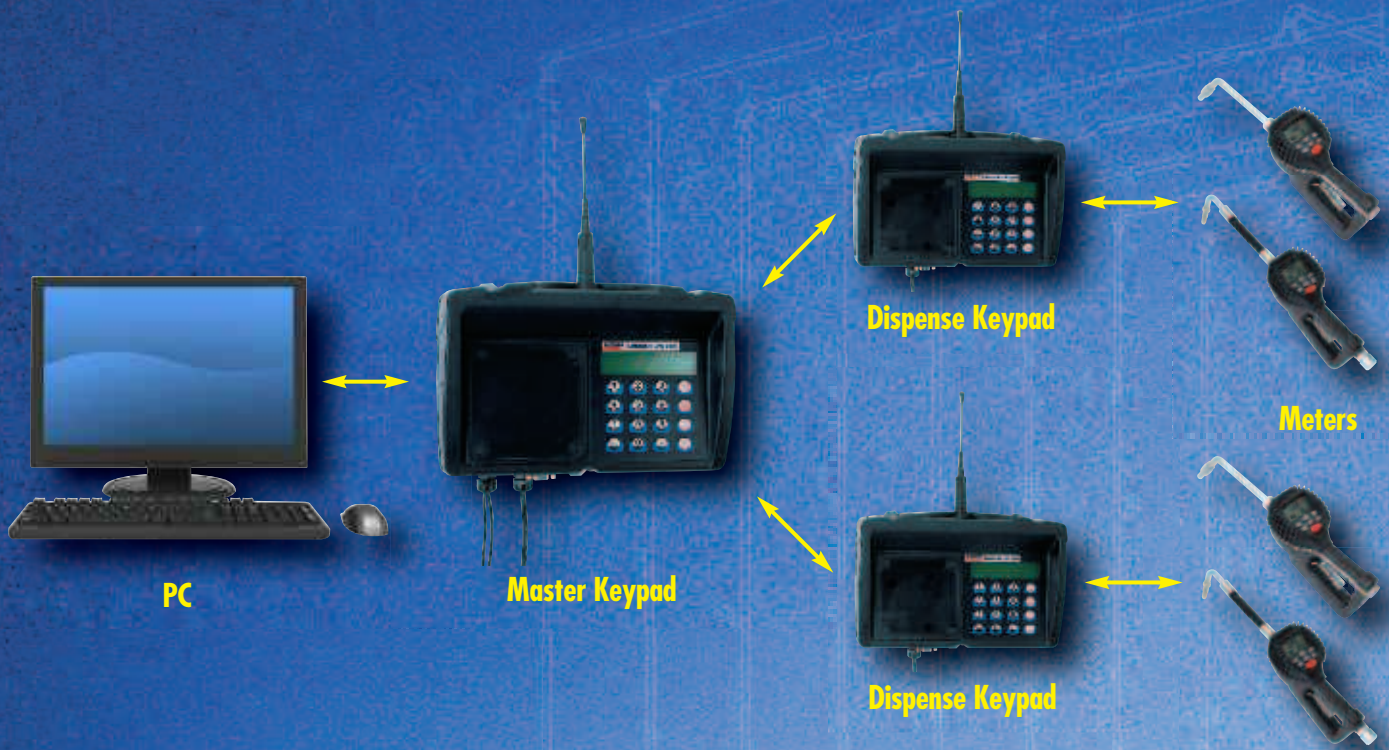

THE LFC 2500 WIRELESS FLUID INVENTORY CONTROL AND MANAGEMENT SYSTEM

- Manage up to 16 fluids and 99 simultaneous dispense locations with a single system
- Easy to install: Attach the dispense valves to the hoses; plug the keypads into a standard 120 VAC outlet. There's nothing else to connect!
- PC interface for enhanced capabilities and logical network setup
- Mount up to 12 dispense keypads directly in the bays to maximize productivity
- Multi-department communication and control
- Unlimited job stacking allows mechanic to select preloaded repair orders

- Assign special work order number for dedicated oil change bays allowing monitored after-hours fluid dispensing
- Set up the system to match your process—preauthorized or mechanic controlled dispenses. Both setups manage and record all the dispensed information
- Totally wireless communication directly between keypads and dispense valves—no hard wiring required to install system
- Wide operating wireless band seeks open frequency that minimizes interference at each installation location
- Four standard AA batteries in the dispense valve last up to two years

**FIRST WIRELESS RADIO-FREQUENCY
FLUID INVENTORY CONTROL SYSTEM IN NORTH AMERICA**