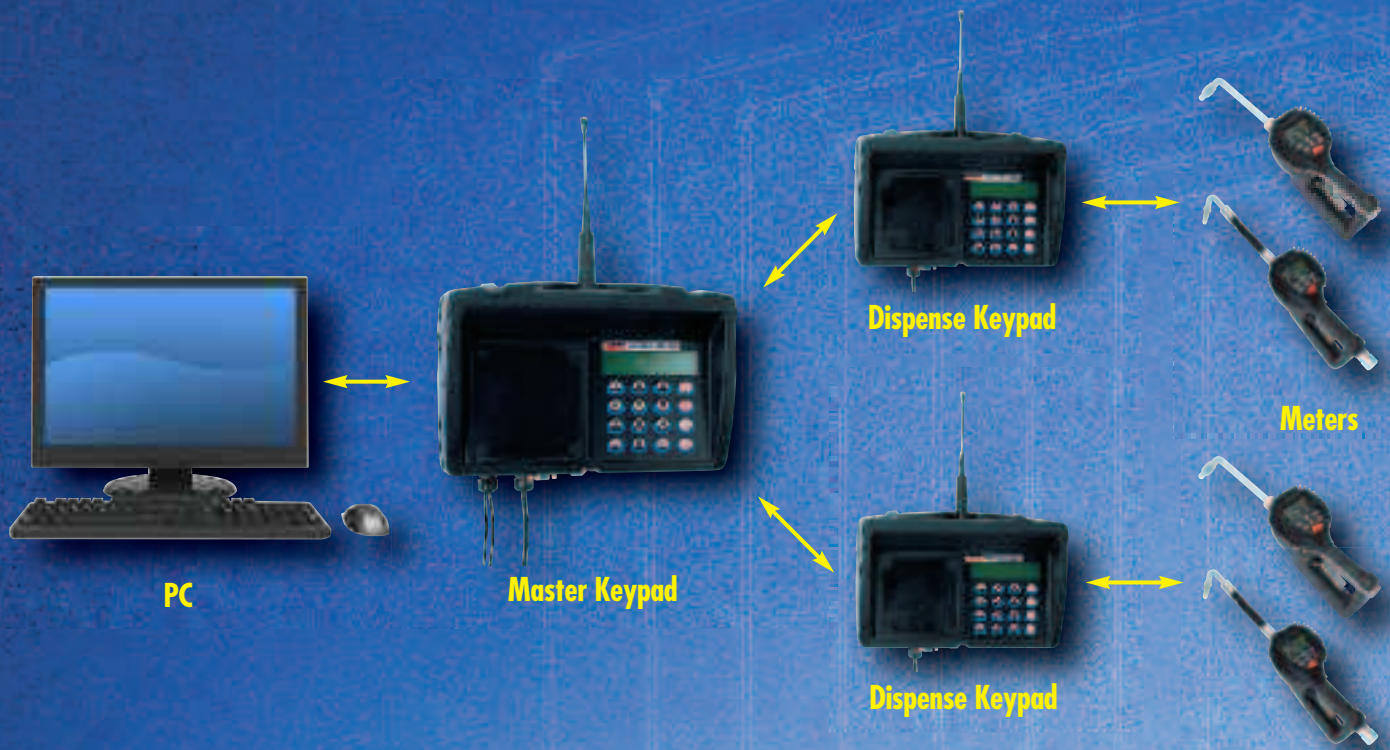

THE LFC 2500 WIRELESS FLUID INVENTORY CONTROL AND MANAGEMENT SYSTEM

- Manage up to 16 fluids and 99 simultaneous dispense locations with a single system
- Easy to install: Attach the dispense valves to the hoses; plug the keypads into a standard 120 VAC outlet. There's nothing else to connect!
- PC interface for enhanced capabilities and logical network setup
- Mount up to 12 dispense keypads directly in the bays to maximize productivity
- Multi-department communication and control
- Unlimited job stacking allows mechanic to select preloaded repair orders
- Assign special work order number for dedicated oil change bays allowing monitored after-hours fluid dispensing
- Set up the system to match your process—preauthorized or mechanic-controlled dispenses. Both setups manage and record all the dispensed information
- Totally wireless communication directly between keypads and dispense valves—no hard wiring required to install system
- Wide operating wireless band seeks open frequency that minimizes interference at each installation location
- Four standard AA batteries in the dispense valve last up to two years

**FIRST WIRELESS RADIO-FREQUENCY
FLUID INVENTORY CONTROL SYSTEM IN NORTH AMERICA**