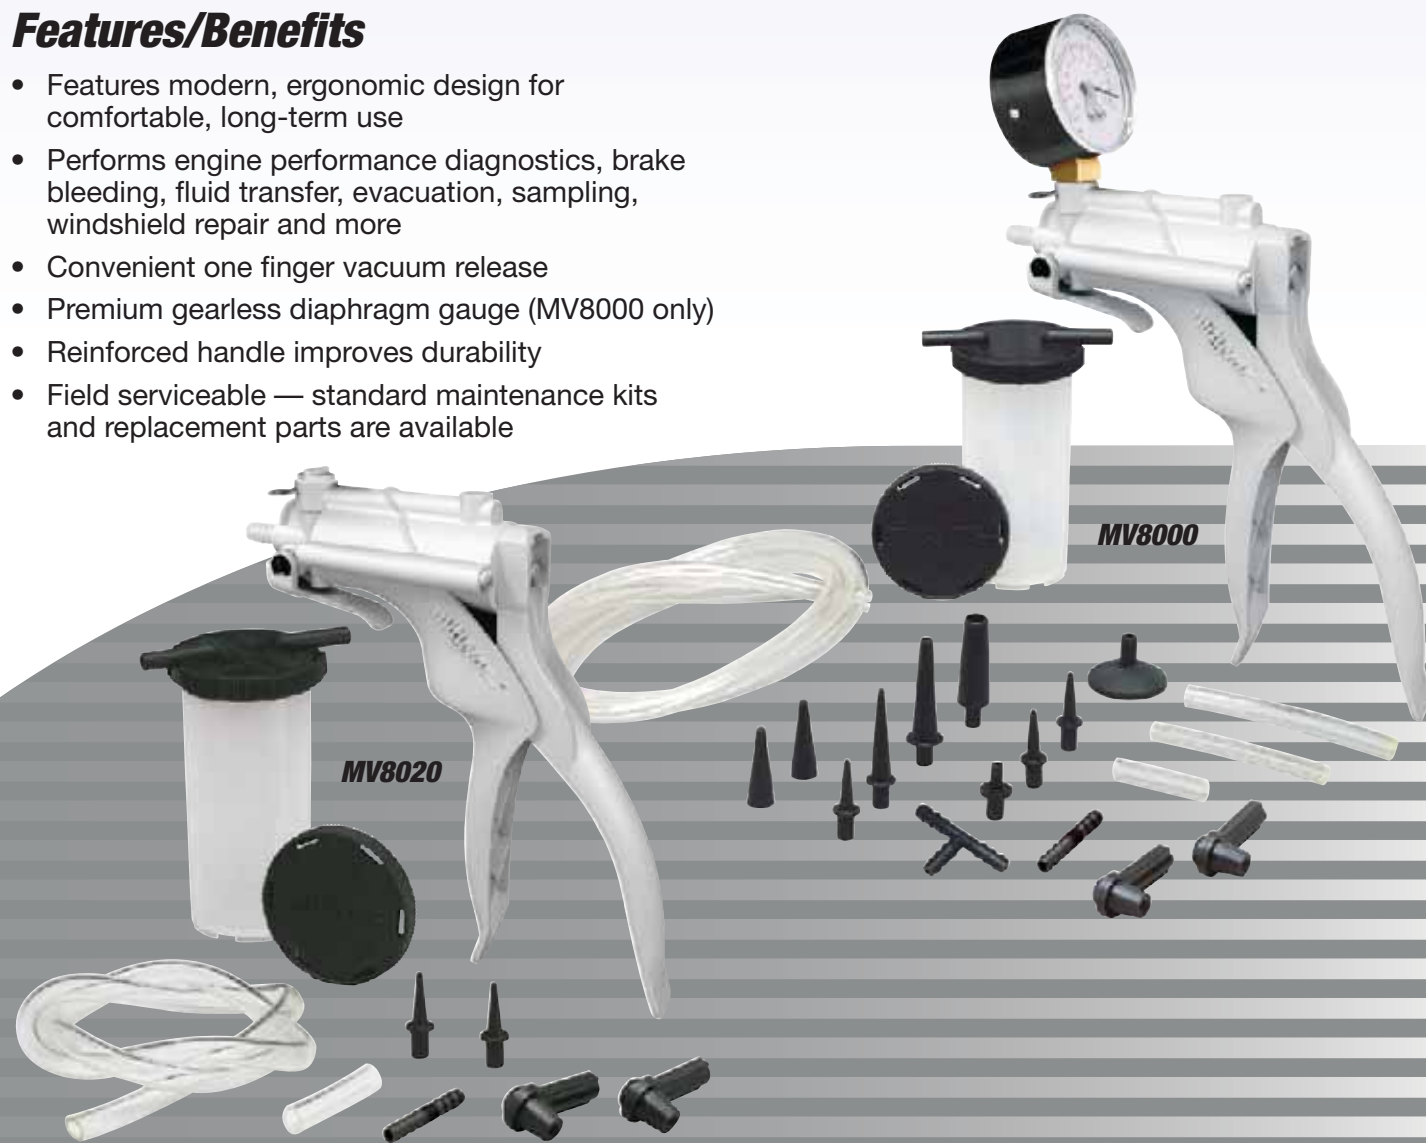

Features/Benefits

- Features modern, ergonomic design for comfortable, long-term use
- Performs engine performance diagnostics, brake bleeding, fluid transfer, evacuation, sampling, windshield repair and more
- Convenient one finger vacuum release
- Premium gearless diaphragm gauge (MV8000 only)
- Reinforced handle improves durability
- Field serviceable — standard maintenance kits and replacement parts are available

MV8000 and MV8020 Automotive Test & Bleed Kits

Durable, accurate gearless diaphragm style gauge (MV8000 Only)

Gauge displays inches Hg and kpa units (MV8000 Only)

Pinned connection allows 360° gauge rotation for improved visibility (MV8000 Only)

MV8000 includes:

- Precision-made repairable vacuum pump with gauge (MV8010)
- Pumps up to 1 cubic inch (16cc) per stroke
- Develops and maintains up to 25" of Mercury vacuum
- 4-1/2 oz. Reservoir jar with fluid transfer and storage lid
- Two – 2 ft. long, 1/4" ID hoses
- Rubber cup adapter
- Two universal bleed screw adapters
- Vacuum "T" adapter
- Automotive test and bleed adapters
- User manual (English/Spanish/French)

MV8020 includes:

- Precision-made repairable vacuum pump (MV8030)
- Pumps up to 1 cubic inch (16cc) per stroke
- Develops and maintains up to 25" of Mercury vacuum
- 4-1/2 oz. Reservoir jar with fluid transfer and storage lid
- 2 ft. long, 1/4" ID hose
- Two universal bleed screw adapters
- Two tapered bleed screw adapters
- 1/4" ID x 1 1/2" long (6.4 mm ID x 40 mm long) connection tube
- User manual (English/French/Spanish)