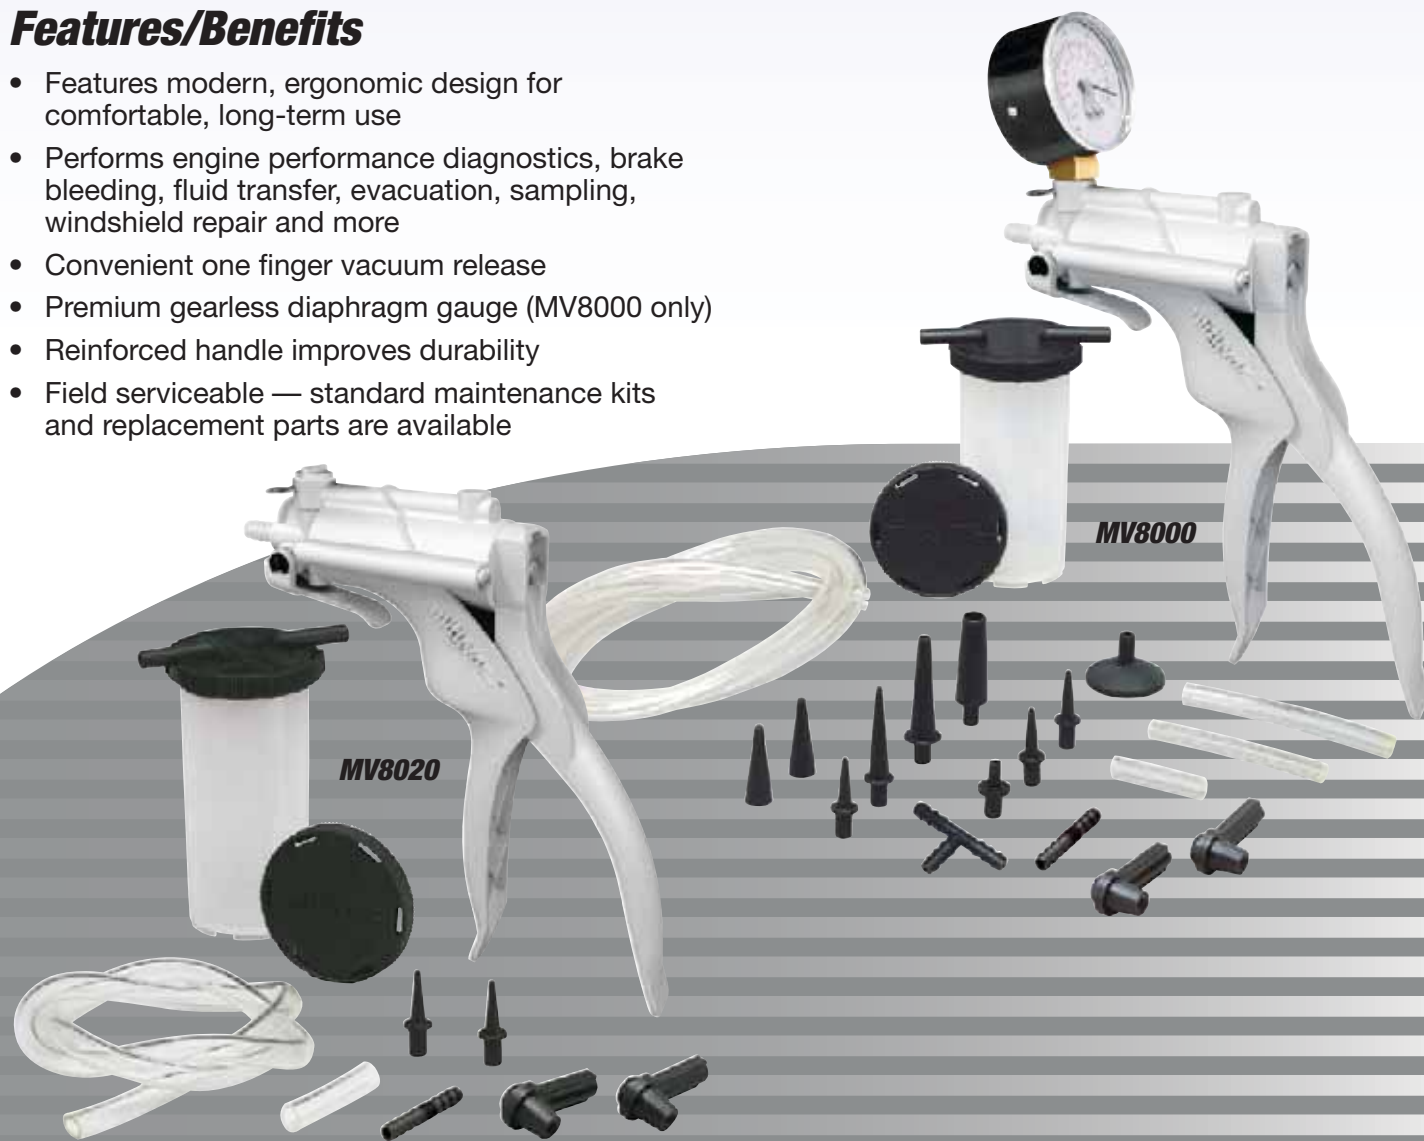

***Both kits are great for performing one-person hydraulic brake and clutch bleeding, and for transferring fluids from tanks and reservoirs. In addition, model MV8000 includes features and accessories for performing numerous engine diagnostic and mechanical tests.***

### ***Features/Benefits***

- Features modern, ergonomic design for comfortable, long-term use
- Performs engine performance diagnostics, brake bleeding, fluid transfer, evacuation, sampling, windshield repair and more
- Convenient one finger vacuum release
- Premium gearless diaphragm gauge (MV8000 only)
- Reinforced handle improves durability
- Field serviceable — standard maintenance kits and replacement parts are available

## MV8000 includes:

- Precision-made repairable vacuum pump with gauge (MV8010)
- Pumps up to 1 cubic inch (16cc) per stroke
- Develops and maintains up to 25" of Mercury vacuum
- 4-1/2 oz. Reservoir jar with fluid transfer and storage lid
- Two – 2 ft. long, 1/4" ID hoses
- Rubber cup adapter
- Two universal bleed screw adapters
- Vacuum "T" adapter
- Automotive test and bleed adapters
- User manual (English/Spanish/French)

## MV8020 includes:

- Precision-made repairable vacuum pump (MV8030)
- Pumps up to 1 cubic inch (16cc) per stroke
- Develops and maintains up to 25" of Mercury vacuum
- 4-1/2 oz. Reservoir jar with fluid transfer and storage lid
- 2 ft. long, 1/4" ID hose
- Two universal bleed screw adapters
- Two tapered bleed screw adapters
- 1/4" ID x 1 1/2" long (6.4 mm ID x 40 mm long) connection tube
- User manual (English/French/Spanish)